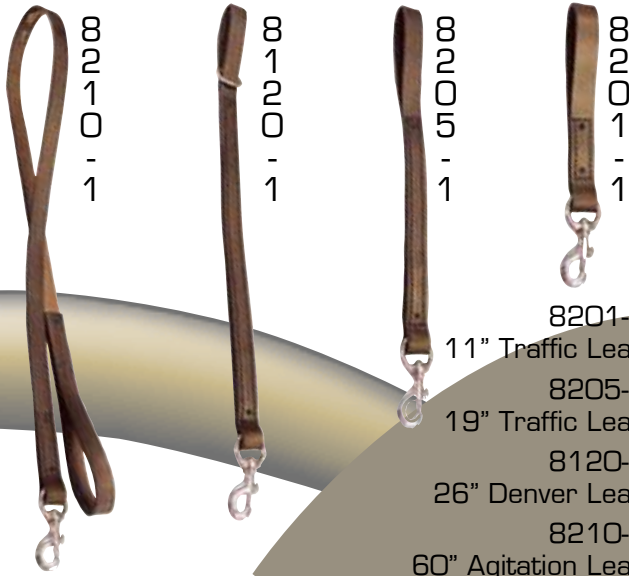

# boston

Since 1938

[bostonleather.com](http://bostonleather.com)

# LEADS

8201-1  
8120-1  
8205-1  
8201-1

8201-1  
11" Traffic Lead  
8205-1  
19" Traffic Lead  
8120-1  
26" Denver Lead  
8210-1  
60" Agitation Lead  
8215-1  
72" Agitation Lead

Any lead can be made with an optional ring in handle. Denver lead (8120-1) comes with ring in handle standard.

## 72" Adjustable Police Lead

Snaps at different locations to form leads of 40", 50", 60" and full length of 72". It has bolt snaps at both ends, 2 stationary D-Rings and a floating O-Ring. (8115-1)